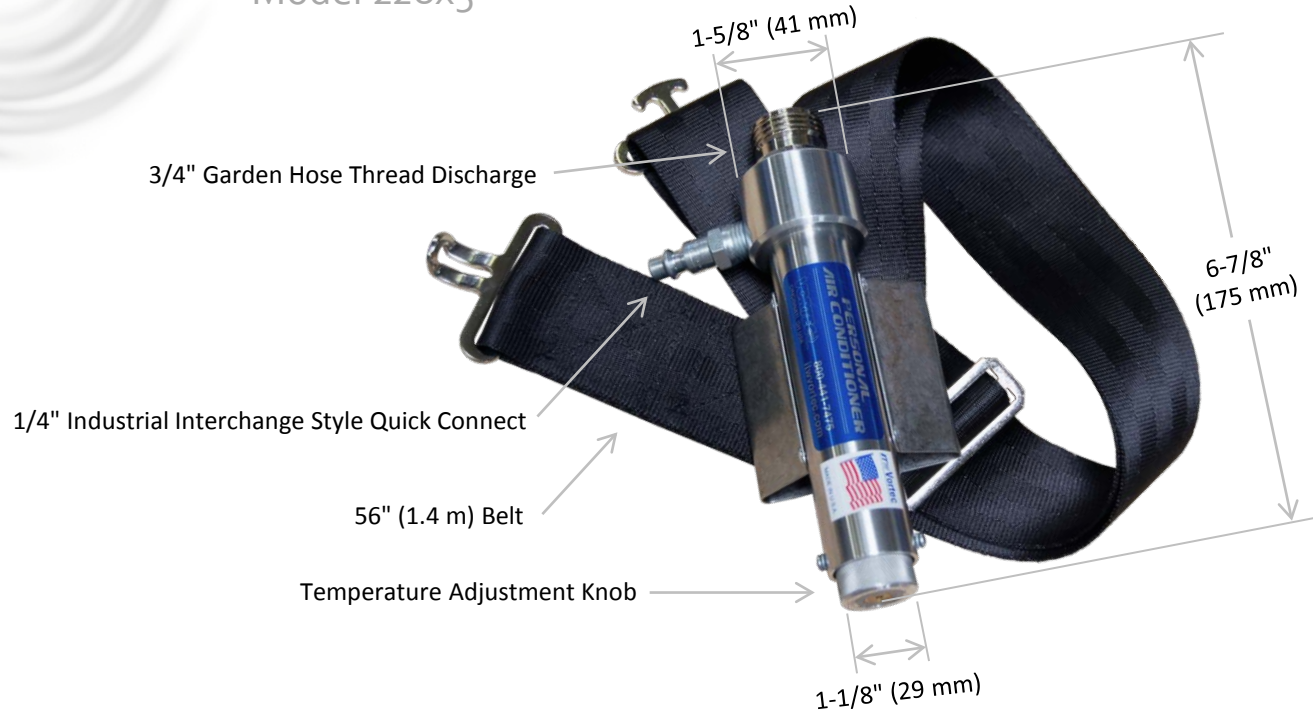

# Vortec Personal Air Conditioners (PAC) with Belt

Model 228x5