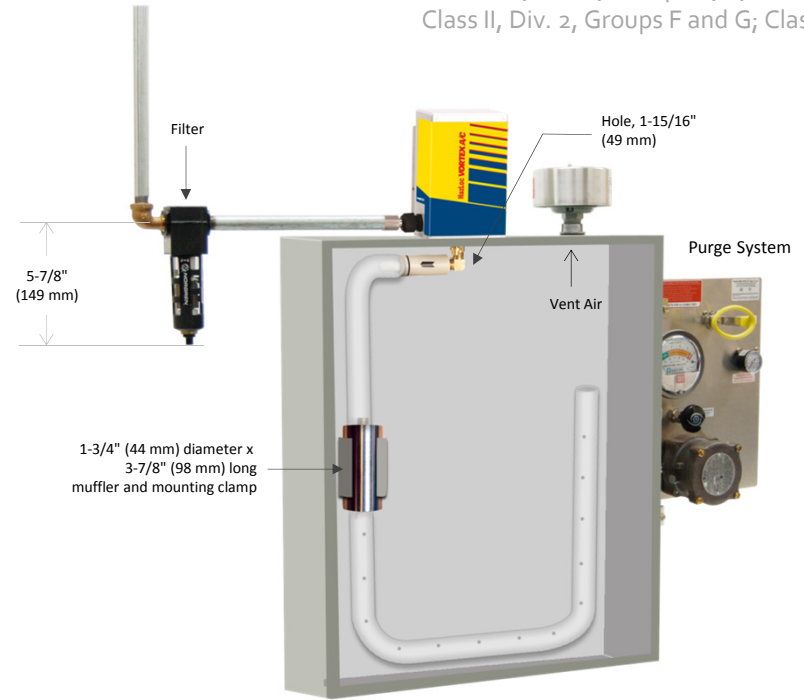

# HazLoc Vortex A/C Enclosure Cooler

Models 75x5 and 72x5  
(Hazardous Location)

Class I, Div. 2, Groups A, B, C and D;  
Class II, Div. 2, Groups F and G; Class III

## SPECIFICATIONS

Product	Thermostat	Includes filter?	Cooling Capacity	
			BTU/hr	Watts
7515	Mechanical	Yes	900	264
7215	Mechanical	No	900	264
7525	Mechanical	Yes	1500	440
7225	Mechanical	No	1500	440
7535	Mechanical	Yes	2500	733
7235	Mechanical	No	2500	733

Notes: Specifications are for 100 psig (6.9 bar) compressed air  
Cold Air Ducting Kits and Cold Air Mufflers included with 75x5 and 72x5  
Use of a purge system is required. Purge system and spark arrestor are not included.