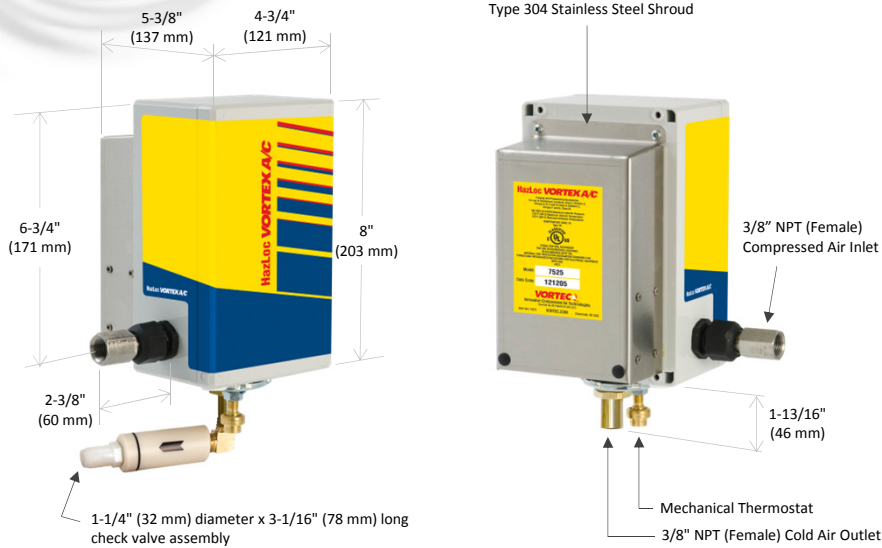

# HazLoc Vortex A/C Enclosure Cooler

Models 75x5 and 72x5  
(Hazardous Location)

Class I, Div. 2, Groups A, B, C and D;  
Class II, Div. 2, Groups F and G; Class III

## SPECIFICATIONS

Product	Thermostat	Includes filter?	Cooling Capacity	
			BTU/hr	Watts
7515	Mechanical	Yes	900	264
7215	Mechanical	No	900	264
7525	Mechanical	Yes	1500	440
7225	Mechanical	No	1500	440
7535	Mechanical	Yes	2500	733
7235	Mechanical	No	2500	733

Notes: Specifications are for 100 psig (6.9 bar) compressed air  
Cold Air Ducting Kits and Cold Air Mufflers included with 75x5 and 72x5  
Use of a purge system is required. Purge system and spark arrestor are not included.