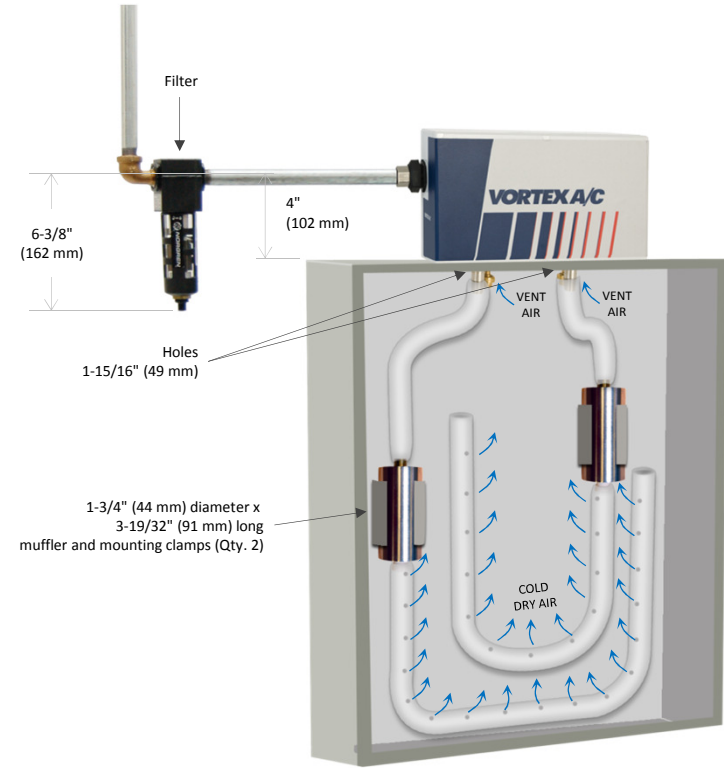

Vortex A/C Enclosure Cooler

Models 7670 and 7170 (NEMA 12)

SPECIFICATIONS

Product	Thermostat	Includes filter?	Cooling Capacity	
			BTU/hr	Watts
7670	Mechanical	Yes	5000	1465
7170	Mechanical	No	5000	1465

Notes: Specifications are for 100 psig (6.9 bar) compressed air
Cold Air Ducting Kits and Cold Air Mufflers included with 7670 and 7170