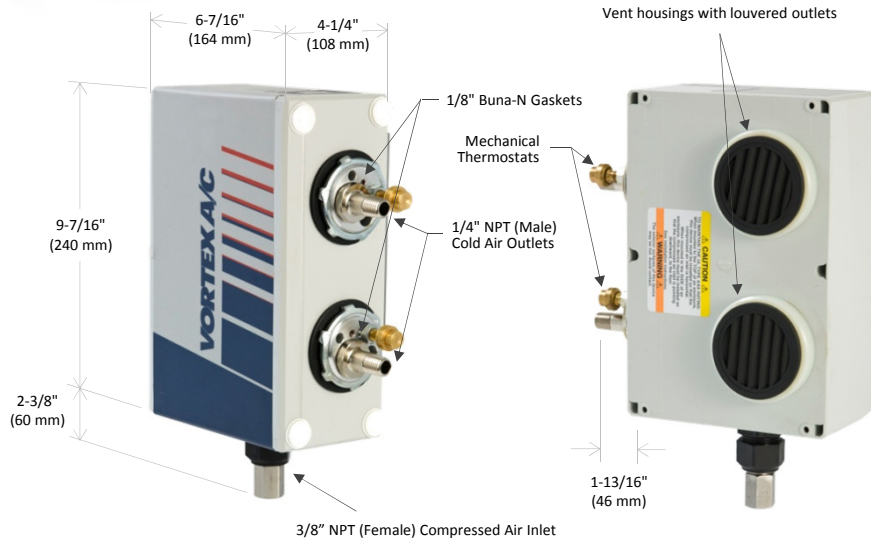

Vortex A/C Enclosure Cooler

Models 7670 and 7170 (NEMA 12)

SPECIFICATIONS

Product	Thermostat	Includes filter?	Cooling Capacity	
			BTU/hr	Watts
7670	Mechanical	Yes	5000	1465
7170	Mechanical	No	5000	1465

Notes: Specifications are for 100 psig (6.9 bar) compressed air
Cold Air Ducting Kits and Cold Air Mufflers included with 7670 and 7170