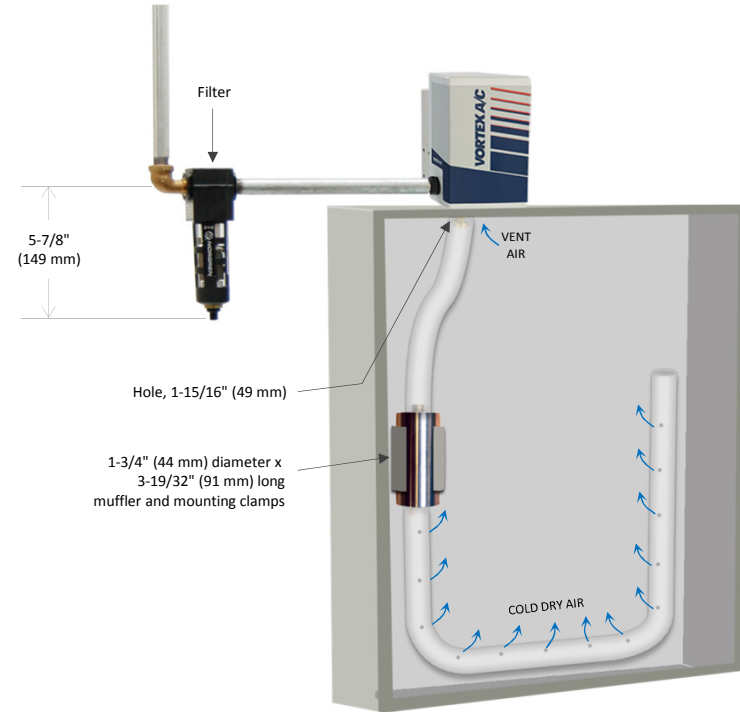

# Vortex A/C Enclosure Cooler

Models 77x5 and 70x5 (NEMA 4/4X)

Notes: Specifications are for 100 psig (6.9 bar) compressed air  
Cold Air Ducting Kits and Cold Air Mufflers included with 77x5 and 70x5