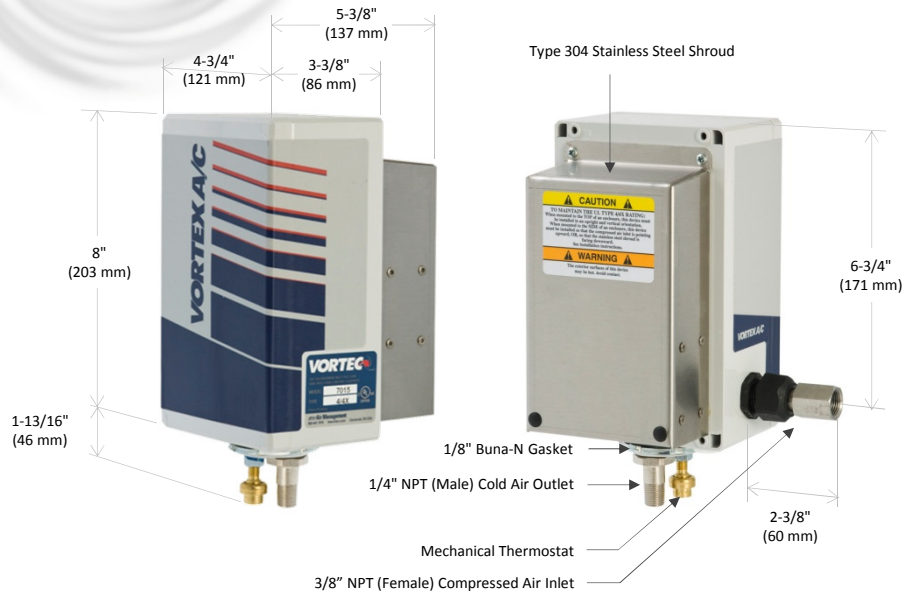

# Vortex A/C Enclosure Cooler

Models 77x5 and 70x5 (NEMA 4/4X)

## SPECIFICATIONS

Product	Thermostat	Includes filter?	Cooling Capacity	
			BTU/hr	Watts
7715	Mechanical	Yes	900	264
7015	Mechanical	No	900	264
7725	Mechanical	Yes	1500	440
7025	Mechanical	No	1500	440
7735	Mechanical	Yes	2500	733
7035	Mechanical	No	2500	733

Notes: Specifications are for 100 psig (6.9 bar) compressed air  
Cold Air Ducting Kits and Cold Air Mufflers included with 77x5 and 70x5