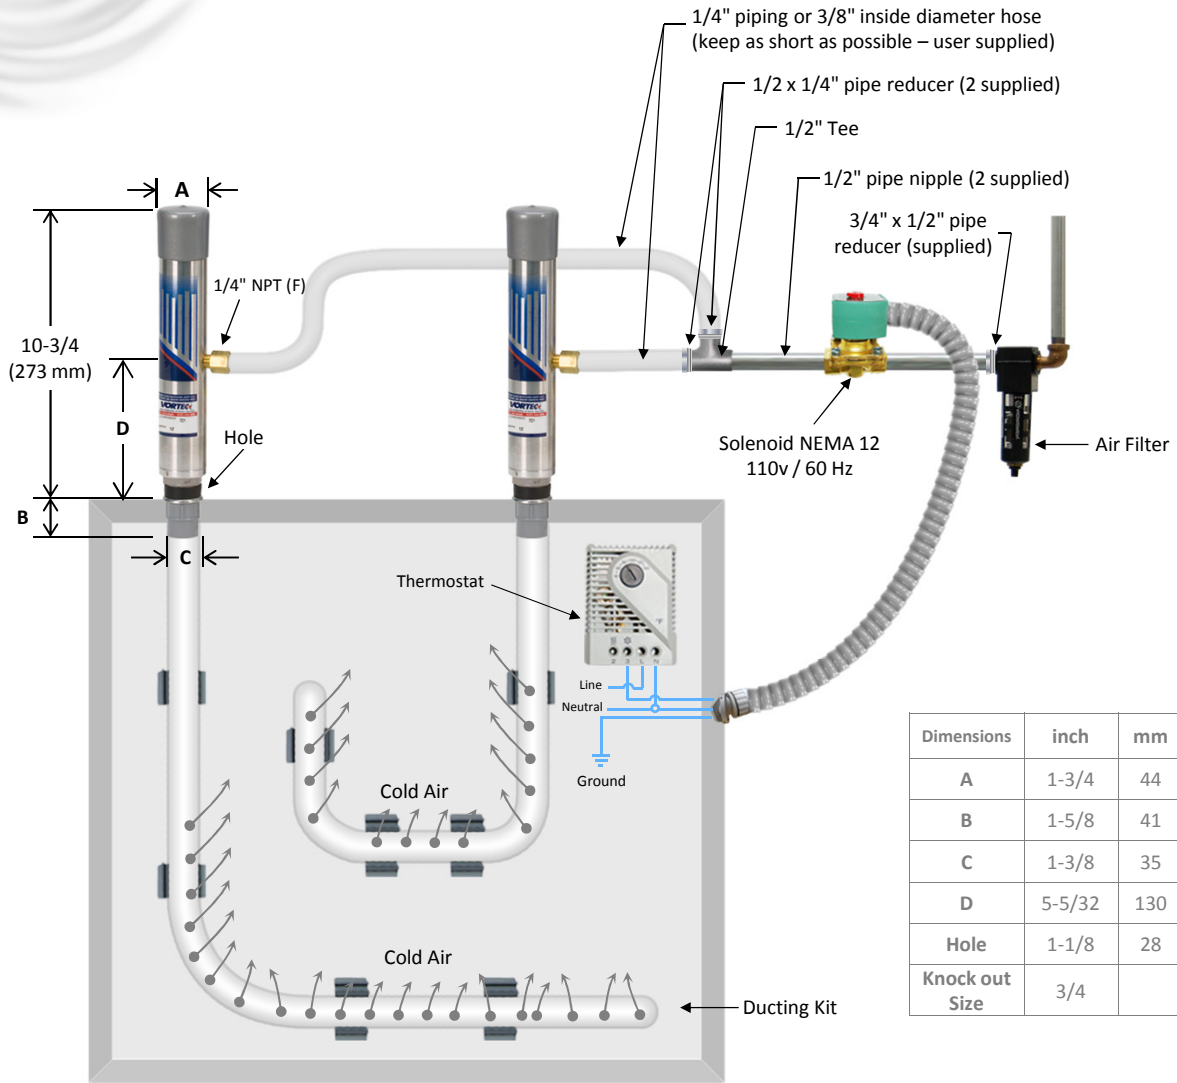

Vortex Cooler

Model 7970 and 7870 (NEMA 12)

SPECIFICATIONS

Product	Thermostat	Includes filter and ducting kits?	Cooling Capacity	
			BTU/hr	Watts
7970	Electric with solenoid	Yes	5000	1464
7870	None	Yes	5000	1464

Notes: Specifications are for 100 psig (6.9 bar) compressed air.
Compressed air piping and electrical conduit are not included.