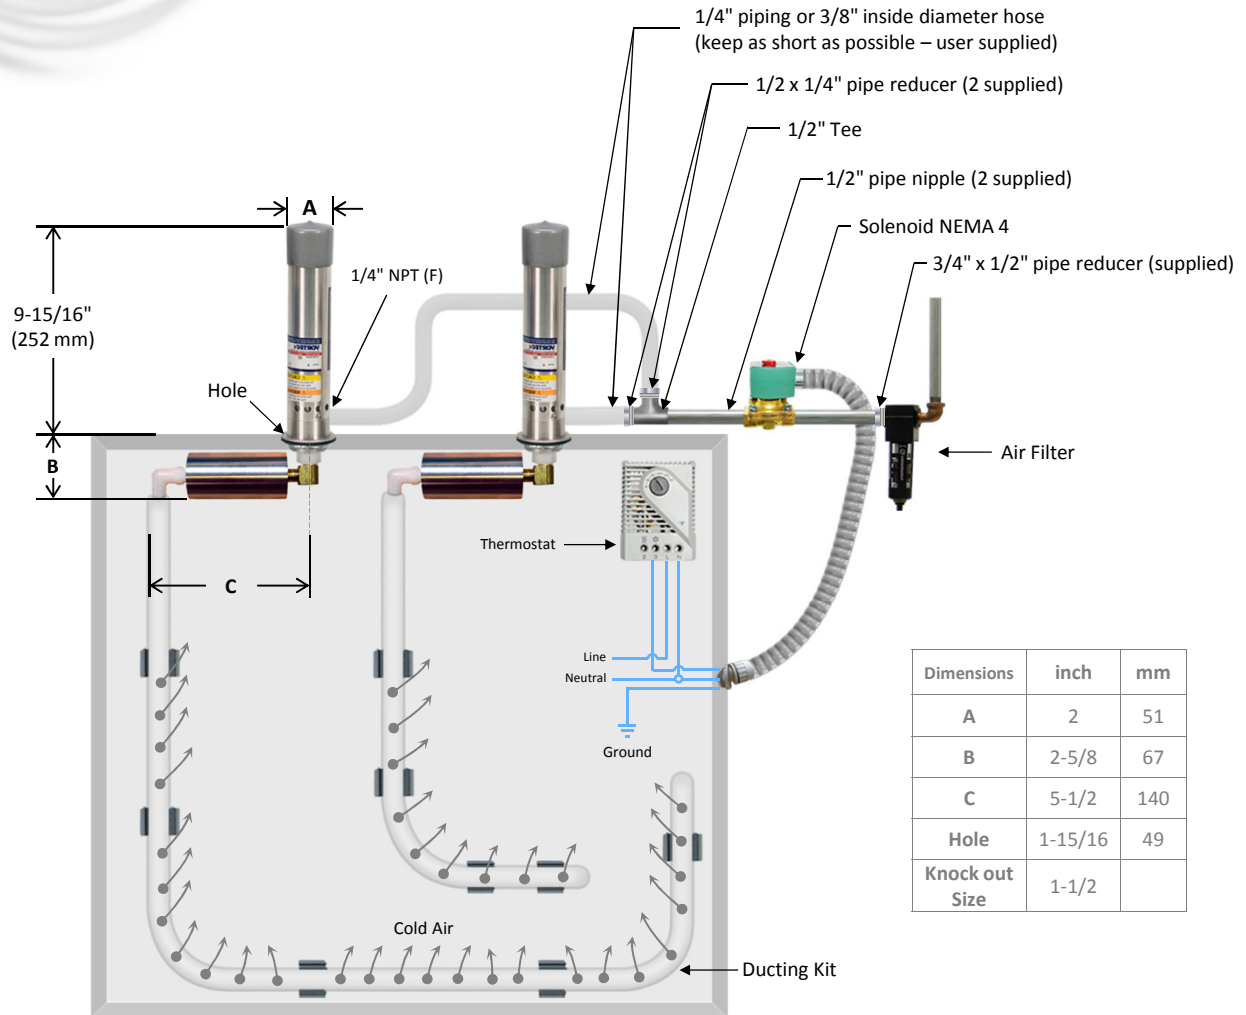

Vortex Cooler

Model 7975 and 7875 (NEMA 4)

SPECIFICATIONS

Product	Thermostat	Includes filter and ducting kits?	Cooling Capacity	
			BTU/hr	Watts
7975	Electric with solenoid	Yes	5000	1464
7875	None	Yes	5000	1464

Notes: Specifications are for 100 psig (6.9 bar) compressed air.
Compressed air piping and electrical conduit are not included.