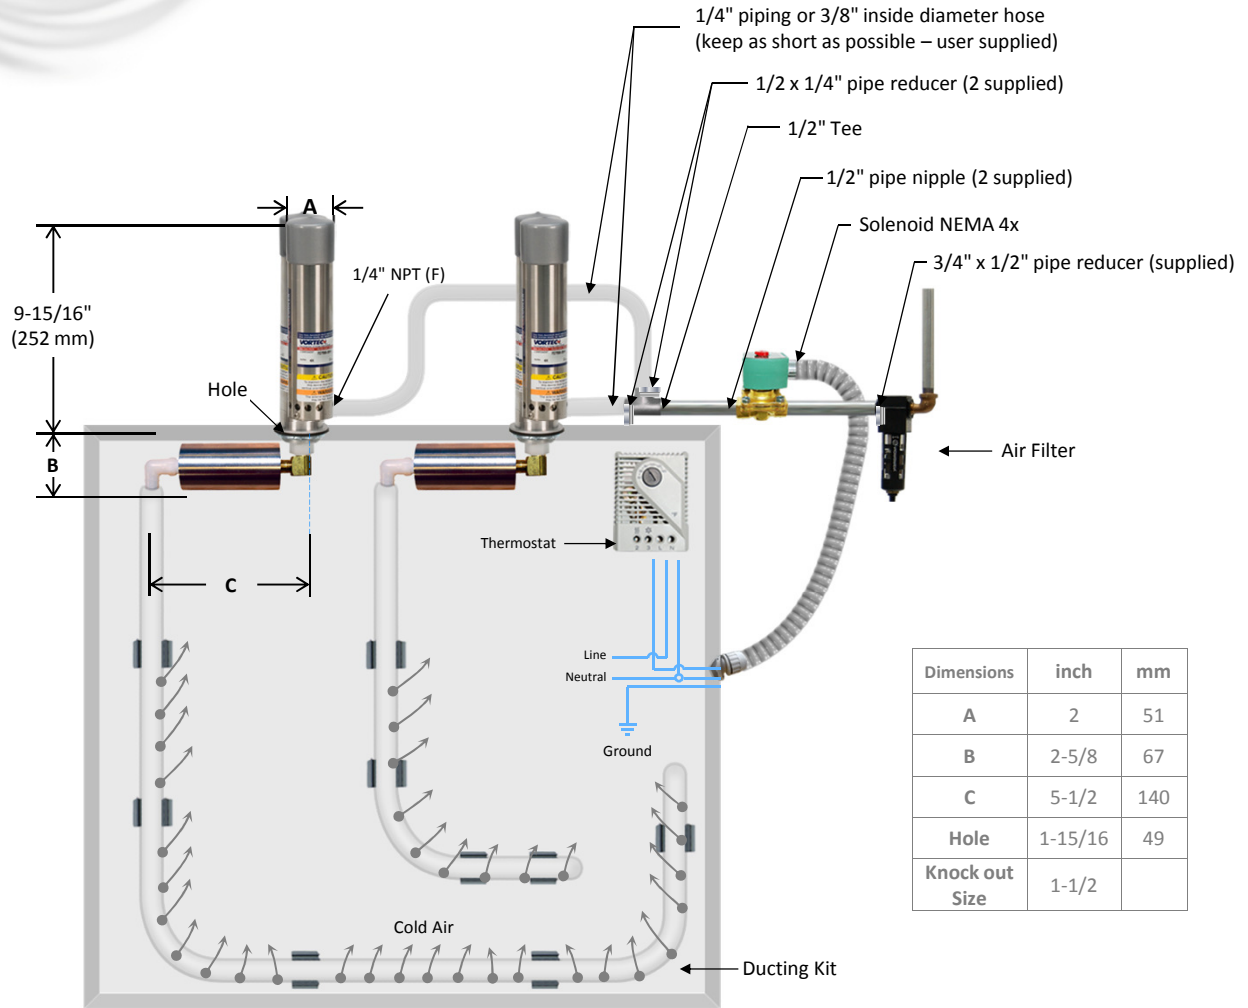

# Vortex Cooler

Model 7975SS and 7875SS (NEMA 4x)

## SPECIFICATIONS

Product	Thermostat	Includes filter and ducting kits?	Cooling Capacity	
			BTU/hr	Watts
7975SS	Electric with solenoid	Yes	5000	1464
7875SS	None	Yes	5000	1464

Notes: Specifications are for 100 psig (6.9 bar) compressed air.  
Compressed air piping and electrical conduit are not included.