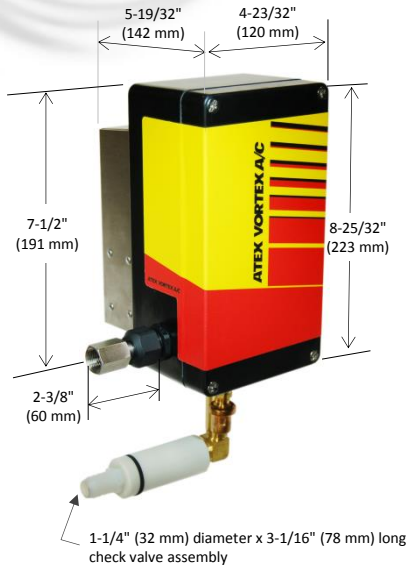

ATEX Vortex A/C Enclosure Cooler

Models 74x5 and 73x5
(ATEX Hazardous Location)

ATEX Zones 2 and 22
Temperature Class T4 Areas

SPECIFICATIONS

Product	Thermostat	Includes filter?	Cooling Capacity	
			BTU/hr	Watts
7415	Mechanical	Yes	900	264
7315	Mechanical	No	900	264
7425	Mechanical	Yes	1500	440
7325	Mechanical	No	1500	440
7435	Mechanical	Yes	2500	733
7335	Mechanical	No	2500	733

Notes: Specifications are for 100 psig (6.9 bar) compressed air
Cold Air Ducting Kits and Cold Air Mufflers included with 74x5 and 73x5
Use of a purge system is required. Purge system and spark arrestor are not included.