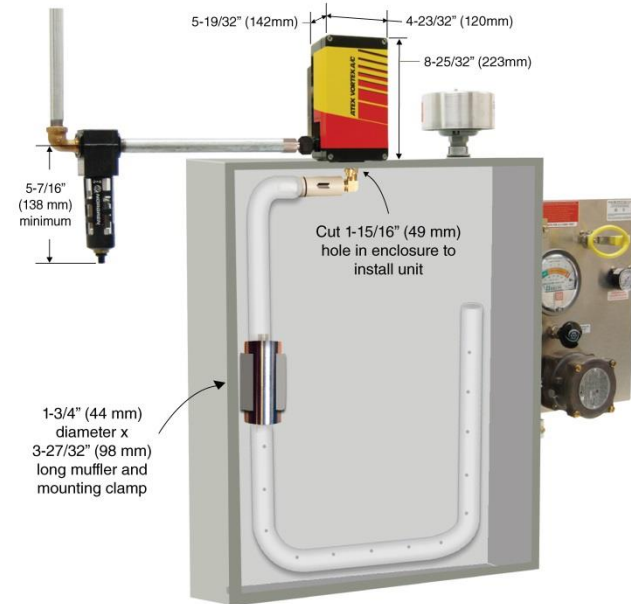

ATEX Vortex A/C Enclosure Cooler

Models 74x5 and 73x5
(ATEX Hazardous Location)

ATEX Zones 2 and 22
Temperature Class T4 Areas

SPECIFICATIONS

Product	Thermostat	Includes filter?	Cooling Capacity	
			BTU/hr	Watts
7415	Mechanical	Yes	900	264
7315	Mechanical	No	900	264
7425	Mechanical	Yes	1500	440
7325	Mechanical	No	1500	440
7435	Mechanical	Yes	2500	733
7335	Mechanical	No	2500	733

Notes: Specifications are for 100 psig (6.9 bar) compressed air
Cold Air Ducting Kits and Cold Air Mufflers included with 74x5 and 73x5
Use of a purge system is required. Purge system and spark arrestor are not included.