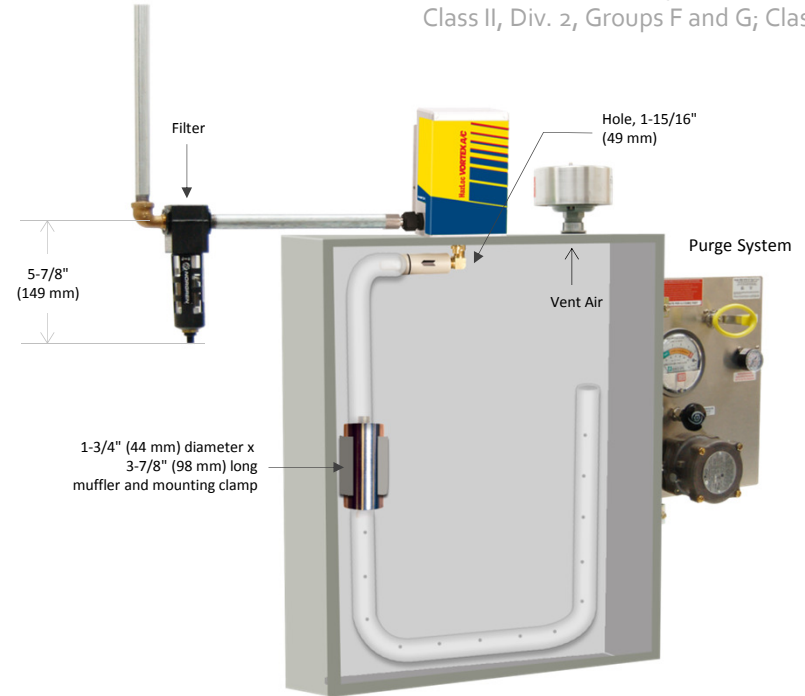

HazLoc Vortex A/C Enclosure Cooler

Models 75x5 and 72x5
(Hazardous Location)

Class I, Div. 2, Groups A, B, C and D;
Class II, Div. 2, Groups F and G; Class III

SPECIFICATIONS

Product	Thermostat	Includes filter?	Cooling Capacity	
			BTU/hr	Watts
7515	Mechanical	Yes	900	264
7215	Mechanical	No	900	264
7525	Mechanical	Yes	1500	440
7225	Mechanical	No	1500	440
7535	Mechanical	Yes	2500	733
7235	Mechanical	No	2500	733

Notes: Specifications are for 100 psig (6.9 bar) compressed air
Cold Air Ducting Kits and Cold Air Mufflers included with 75x5 and 72x5
Use of a purge system is required. Purge system and spark arrestor are not included.