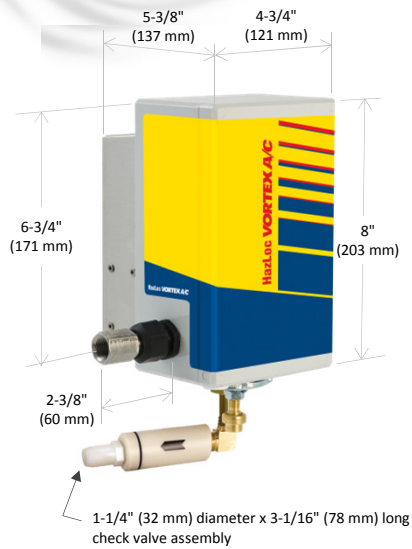

HazLoc Vortex A/C Enclosure Cooler

Models 75x5 and 72x5
(Hazardous Location)

Class I, Div. 2, Groups A, B, C and D;
Class II, Div. 2, Groups F and G; Class III

SPECIFICATIONS

Product	Thermostat	Includes filter?	Cooling Capacity	
			BTU/hr	Watts
7515	Mechanical	Yes	900	264
7215	Mechanical	No	900	264
7525	Mechanical	Yes	1500	440
7225	Mechanical	No	1500	440
7535	Mechanical	Yes	2500	733
7235	Mechanical	No	2500	733

Notes: Specifications are for 100 psig (6.9 bar) compressed air
Cold Air Ducting Kits and Cold Air Mufflers included with 75x5 and 72x5
Use of a purge system is required. Purge system and spark arrestor are not included.